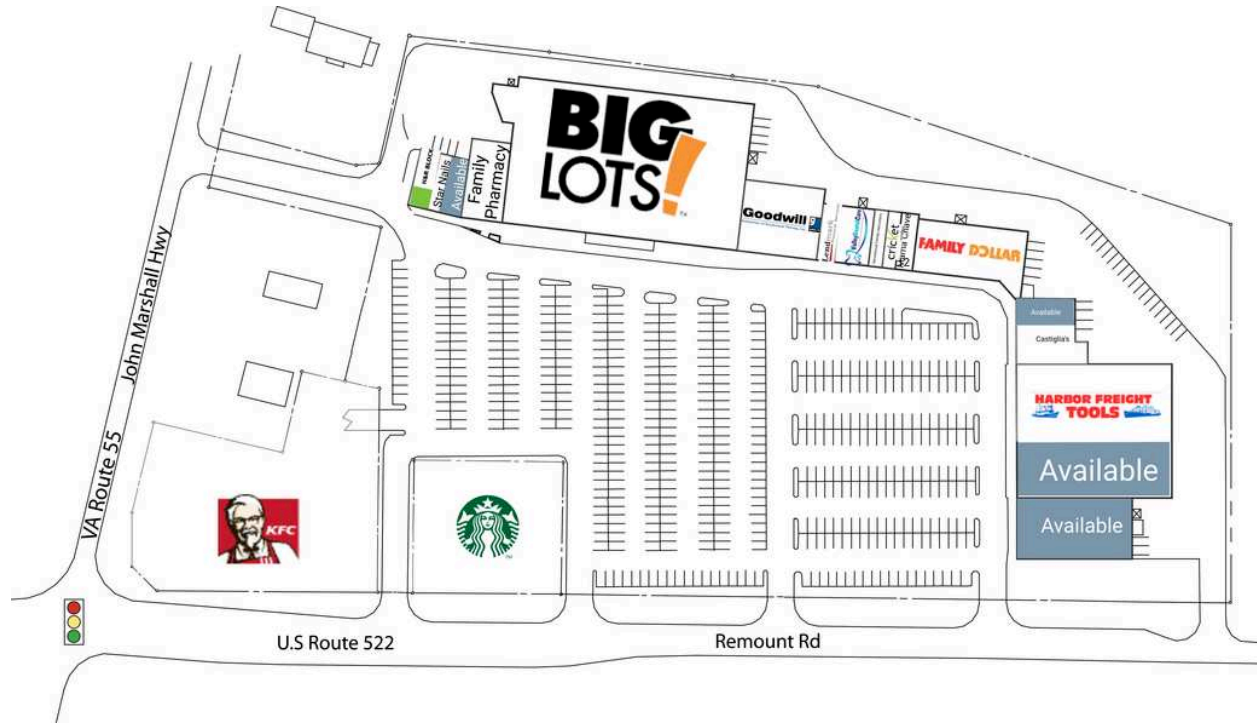

Gateway Plaza

OP KFC		10 Sensational Family Haircutters	975 SF
OP1 Starbucks	1 SF	11 Cricket Wireless	975 SF
1A H&R Block	1,300 SF	12 Mama Chave	1,300 SF
1B Star Nails	975 SF	13 Family Dollar	7,725 SF
2 AVAILABLE	1,300 SF	15 AVAILABLE	2,074 SF
3 Family Pharmacy	4,050 SF	18 Castiglia's	3,176 SF
4 Big Lots	45,663 SF	19A Harbor Freight Tools	16,000 SF
5 Goodwill	7,200 SF	19B AVAILABLE	10,752 SF
7 Lendmark Financial Services	1,300 SF	20 AVAILABLE	9,100 SF
8 Valley Dental	2,600 SF		