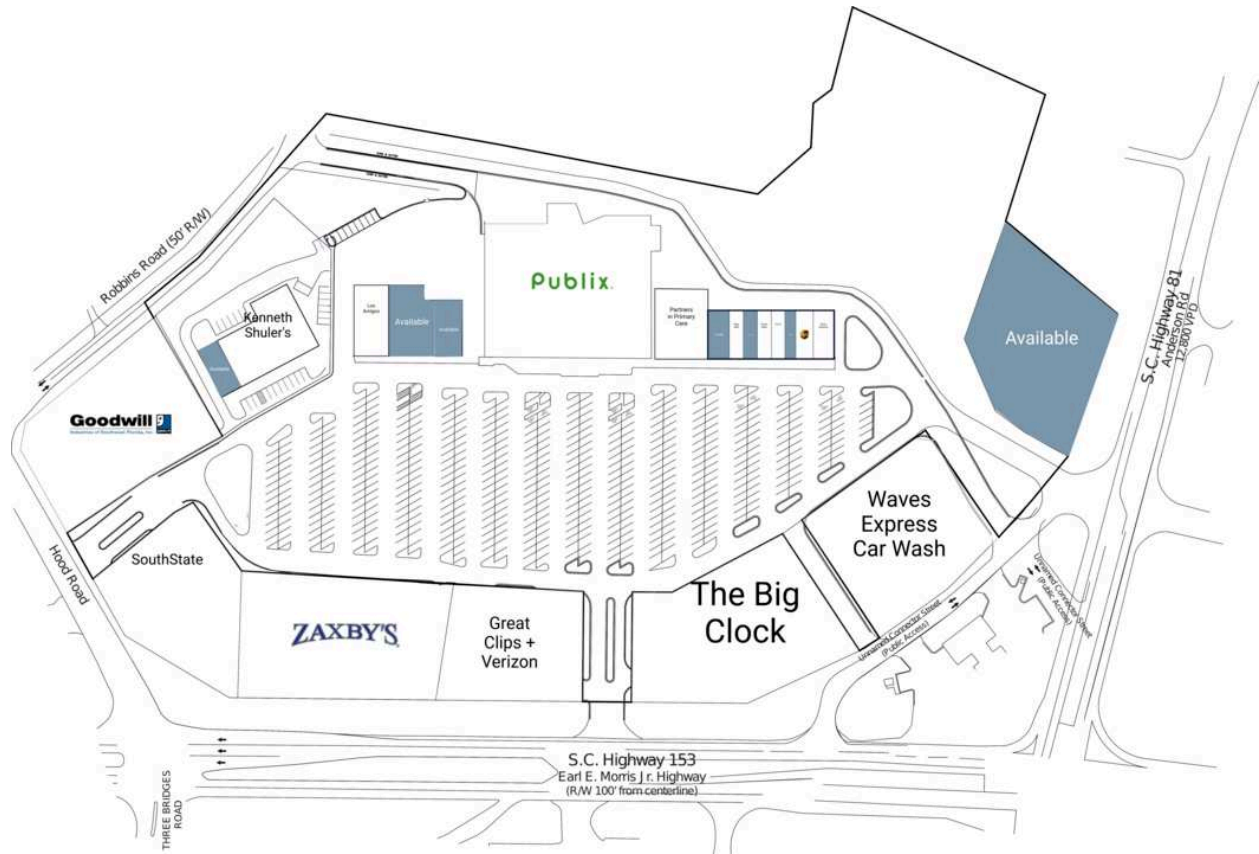

Powersville Plaza

OP AVAILABLE	1 SF	8 AVAILABLE	2,100 SF
1 Choi's Cleaners	2,100 SF	9 Partners in Primary Care	7,500 SF
2 The UPS Store	1,750 SF	10 Publix	48,387 SF
3 AVAILABLE	1,050 SF	11-12 AVAILABLE	2,800 SF
4 Marble Slab Creamery	1,400 SF	13-16 AVAILABLE	6,600 SF
5 Exotic Nails	1,400 SF	17 Los Amigos	5,000 SF
6 AVAILABLE	1,400 SF	18 Kenneth Shuler's	11,400 SF
7 King Wok	1,400 SF	19 AVAILABLE	1,875 SF