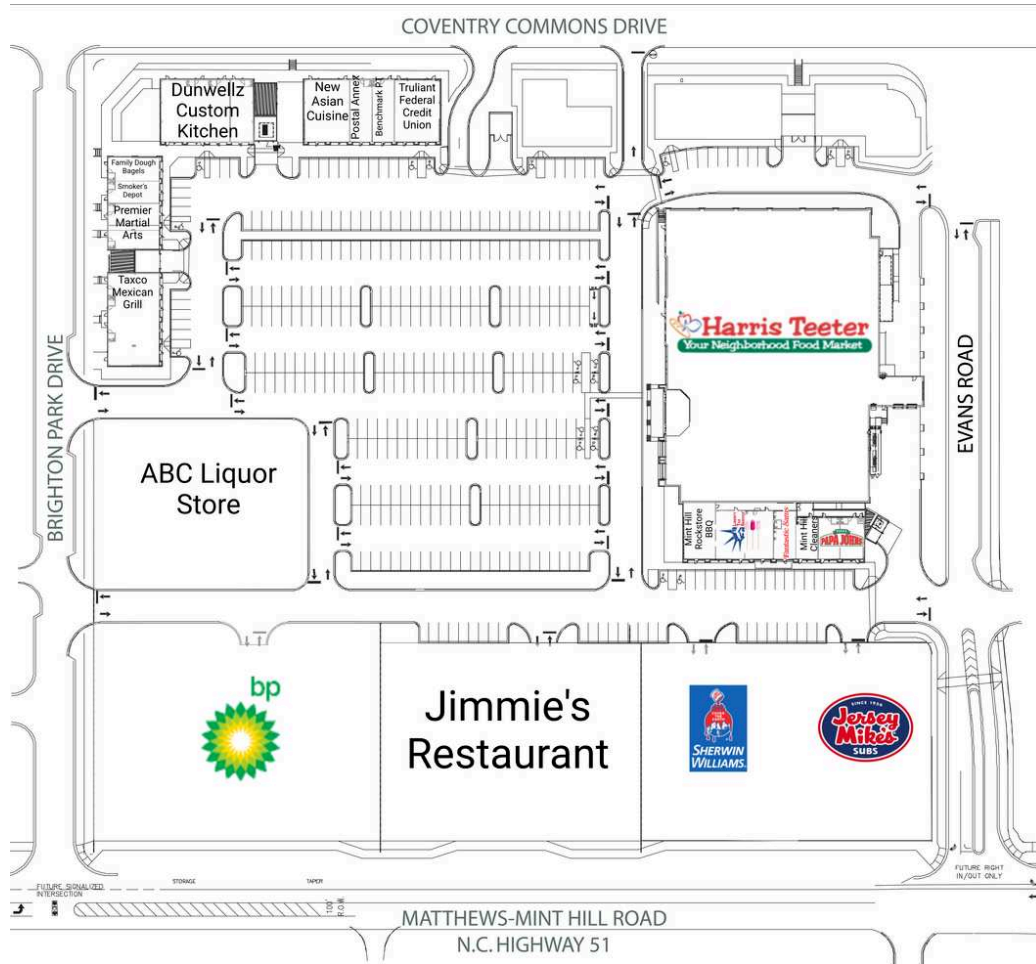

# Mint Hill Pavilion

OP1 ABC Liquor Store		250 Papa John's	1,637 SF
OP2 BP Gas		300 Truliant Federal Credit Union	2,520 SF
OP3 Jimmie's Restaurant		310 Benchmark PT	1,200 SF
OP4 Sherwin-Williams		320 Postal Annex	1,200 SF
OP5 Jersey Mike's Subs		330 New Asian Cuisine	2,580 SF
100 Harris Teeter	51,808 SF	405 Dunwellz Custom Kitchen	5,100 SF
200 Mint Hill Rockstore BBQ	1,655 SF	500 Family Dough Bagels	1,125 SF
210 Liberty Tax	1,215 SF	510 Smoker's Depot	1,000 SF
220 Lee Spa Nails	1,170 SF	520 Premier Martial Arts	2,125 SF
230 Fantastic Sam's	900 SF	600 Taxco Mexican Grill	4,250 SF
240 Mint Hill Cleaners	790 SF		