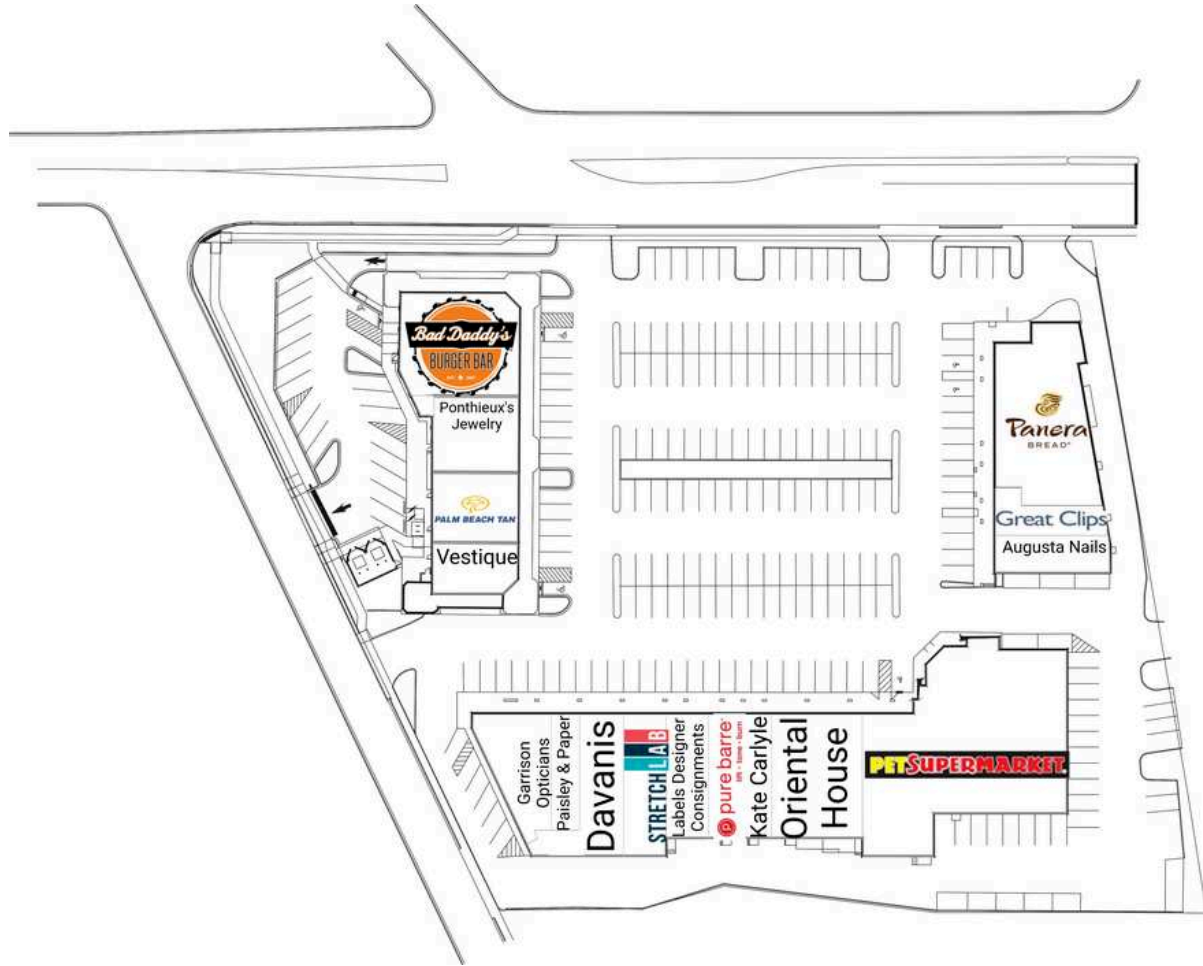

McDaniel Village

A1-A Bad Daddy's	3,909 SF	B4 Labels Designer Consignments	1,680 SF
A1-B Ponthieux's Jewelry	2,040 SF	B5 Pure Barre	1,400 SF
A2 Palm Beach Tan	1,920 SF	B6 Kate Carlyle	1,120 SF
A3 Vestique	1,966 SF	B7 Oriental House	3,640 SF
B1 Garrison Opticians	1,061 SF	C1 Pet Supermarket	10,000 SF
B2 Paisley & Paper	738 SF	D1 Panera Bread	5,114 SF
B3-A StretchLab	1,780 SF	D2 Great Clips For Hair	1,303 SF
B3-B Davanis	3,371 SF	D3 Augusta Nails	1,300 SF