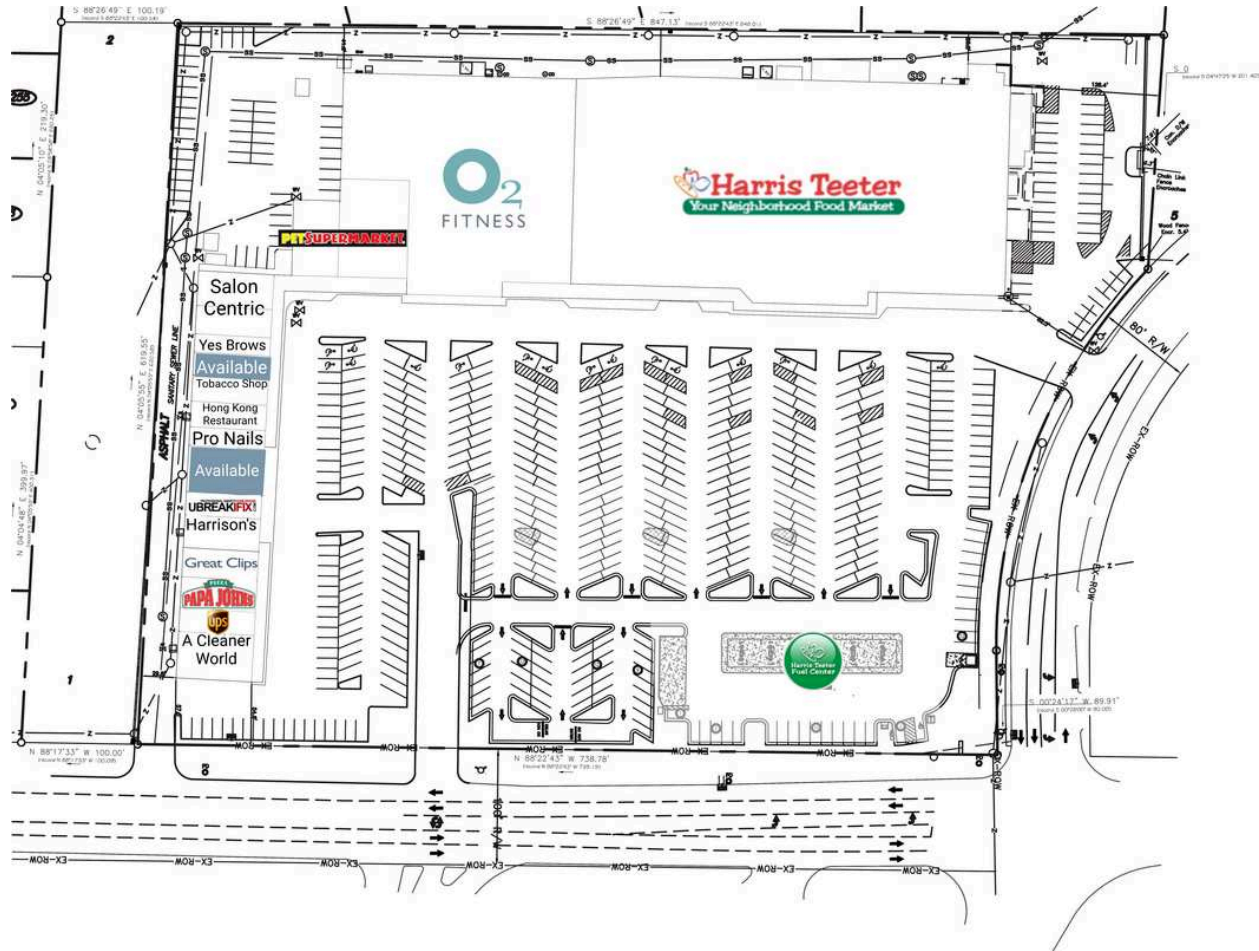

New Market Square

A0 HT Fuel	240 SF	B07 Pro Nails	1,040 SF
A1 Harris Teeter	66,833 SF	B08 AVAILABLE	2,600 SF
A3 O2 Fitness	30,000 SF	B09 uBreakiFix	1,300 SF
A4 Pet Supermarket	7,600 SF	B10 Harrison's	1,800 SF
B01 Salon Centric	3,567 SF	B11 Great Clips For Hair	1,692 SF
B03 Yes Brows	983 SF	B12 Papa John's	1,665 SF
B04 AVAILABLE	1,170 SF	B13 UPS	1,300 SF
B05 Tobacco Shop	1,430 SF	B14 A Cleaner World	2,600 SF
B06 Hong Kong Restaurant	1,430 SF		