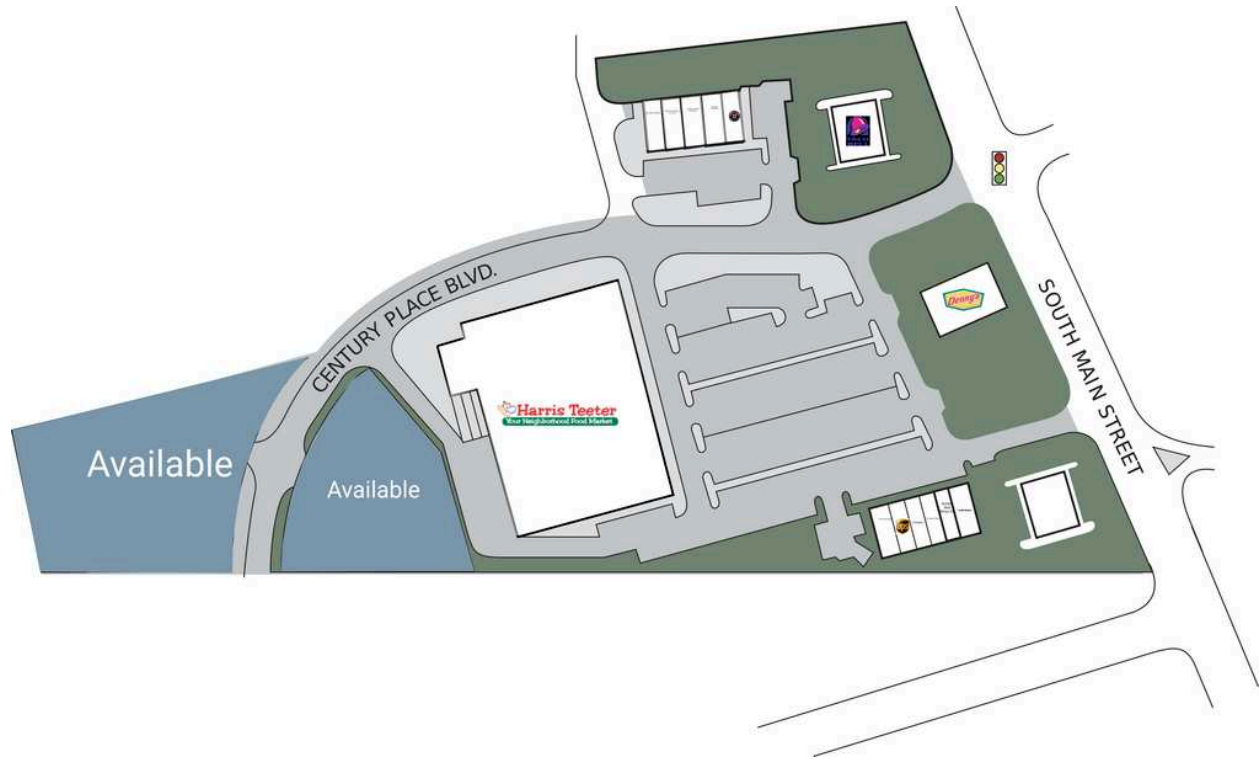

Kernersville Marketplace

OP#1 AVAILABLE	2 SF	6 Kernersville Bagel	1,500 SF
OP#2 AVAILABLE	1 SF	7 Harris Teeter	57,590 SF
1 Little Caesars	1,500 SF	8 Clearwater Cabinetry	1,200 SF
2 Buffalo Wild Wings GO	1,200 SF	9 Michoacan Mexican Ice Cream	1,200 SF
3 Great Clips For Hair	1,200 SF	10 Osaka Japanese Restaurant	1,800 SF
4 Happy Nails	1,200 SF	11 OneMain Financial	1,800 SF
5 The UPS Store	1,200 SF	12 Jimmy John's	1,200 SF