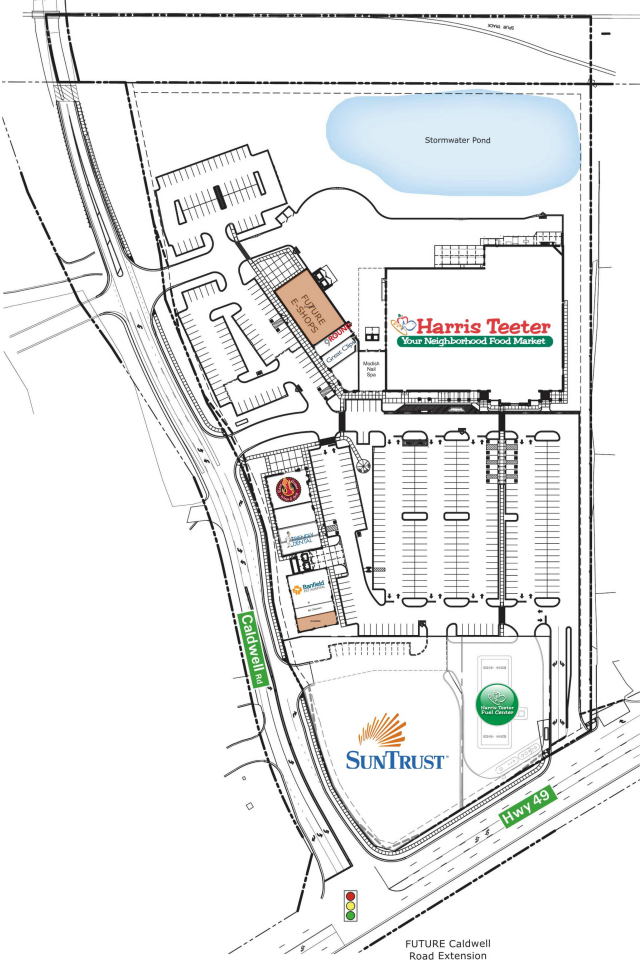

# Caldwell Crossing

A1 Harris Teeter	53,000 SF	D1 Modish Nail Spa	2,400 SF
<b>B1 AVAILABLE</b>	1,200 SF	D3 Marco's Pizza	1,790 SF
B2 AE Cleaners	900 SF	D4 Great Clips For Hair	1,200 SF
B3 Banfield Pet Hospital	3,000 SF	D5 9Round	1,230 SF
C1 Friendly Dental	2,400 SF	<b>E AVAILABLE</b>	6,000 SF
C3 Jersey Mike's Subs	1,800 SF	OP1 SunTrust	
C4 East Coast Wings	3,000 SF	OP2 HT Fuel	