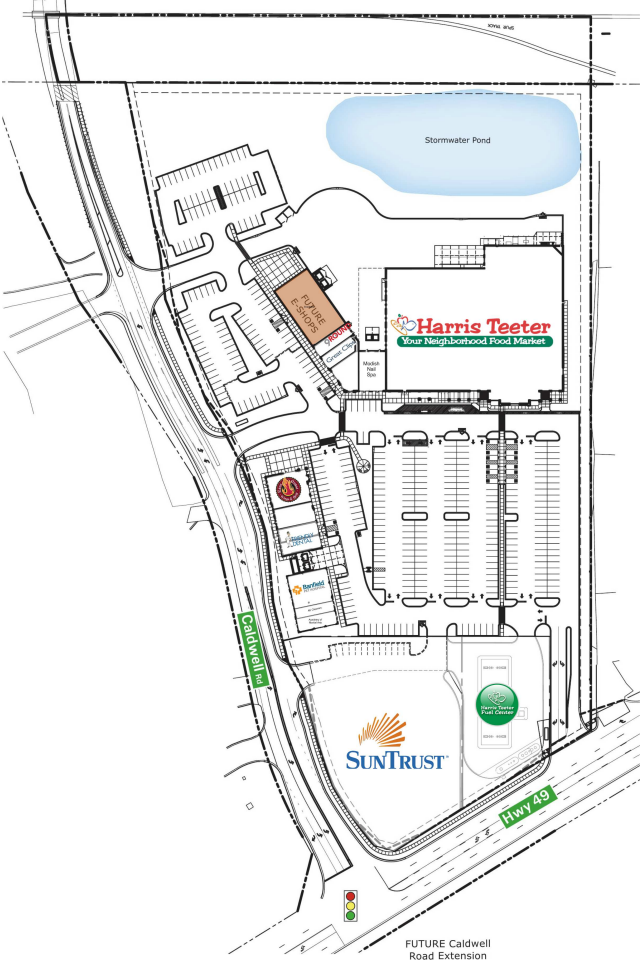

Caldwell Crossing

A1 Harris Teeter	53,000 SF	D1 Modish Nail Spa	2,400 SF
B1 Academy of Martial Arts	1,200 SF	D3 Marco's Pizza	1,790 SF
B2 AE Cleaners	900 SF	D4 Great Clips For Hair	1,200 SF
B3 Banfield Pet Hospital	3,000 SF	D5 9Round	1,230 SF
C1 Friendly Dental	2,400 SF	E AVAILABLE	6,000 SF
C3 Jersey Mike's Subs	1,800 SF	OP1 SunTrust	
C4 East Coast Wings	3,000 SF	OP2 HT Fuel	