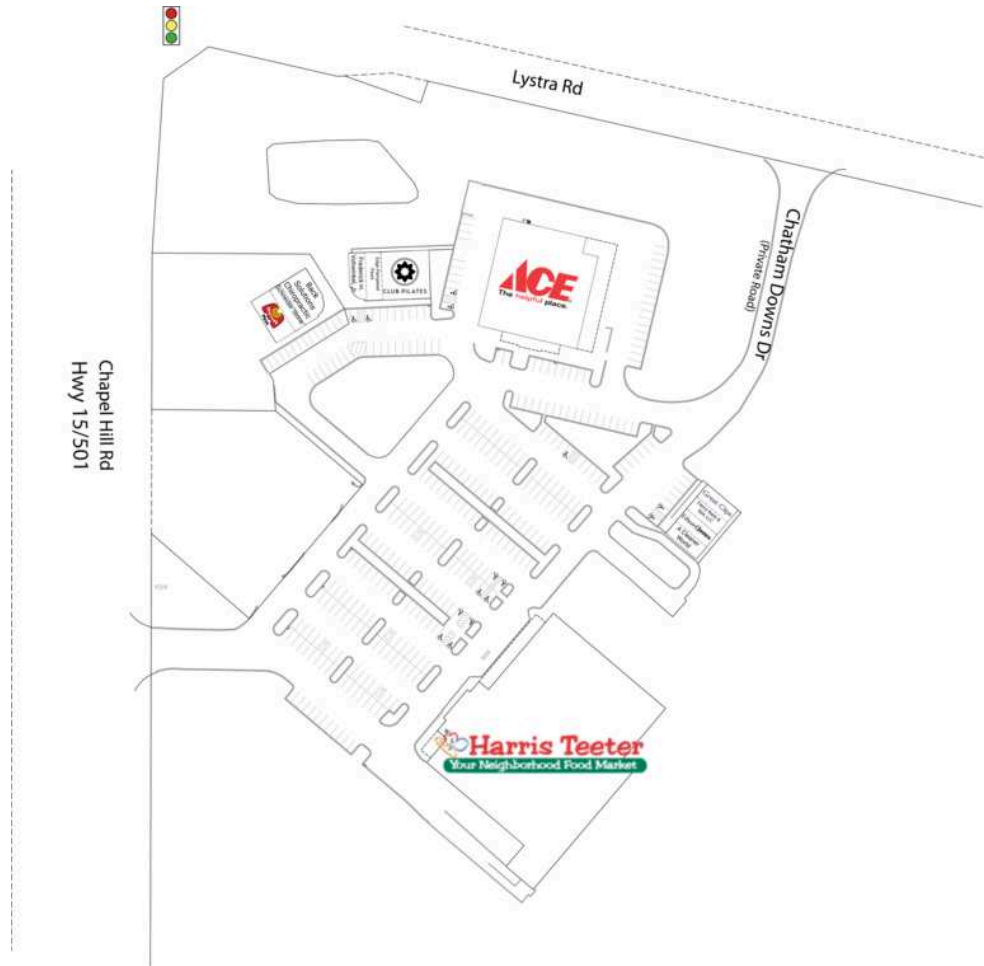

# Chatham Downs

OP1 SECU ATM		201 Marco's Pizza	1,654 SF
88 Harris Teeter	48,756 SF	202 Schneider Stone	858 SF
101 Great Clips For Hair	1,000 SF	203 Back Solutions Chiropractic	2,165 SF
102 Fancy Nails & Spa, LLC	1,000 SF	301 Frederick H. Vohwinkel, Jr.	1,077 SF
103 Edward D. Jones	1,000 SF	302 Edge Pampered Paws	1,200 SF
104 A Cleaner World	1,000 SF	304 Club Pilates	2,400 SF
157 Ace Hardware	16,800 SF	305 Impact Fitness & Martial Arts	1,200 SF