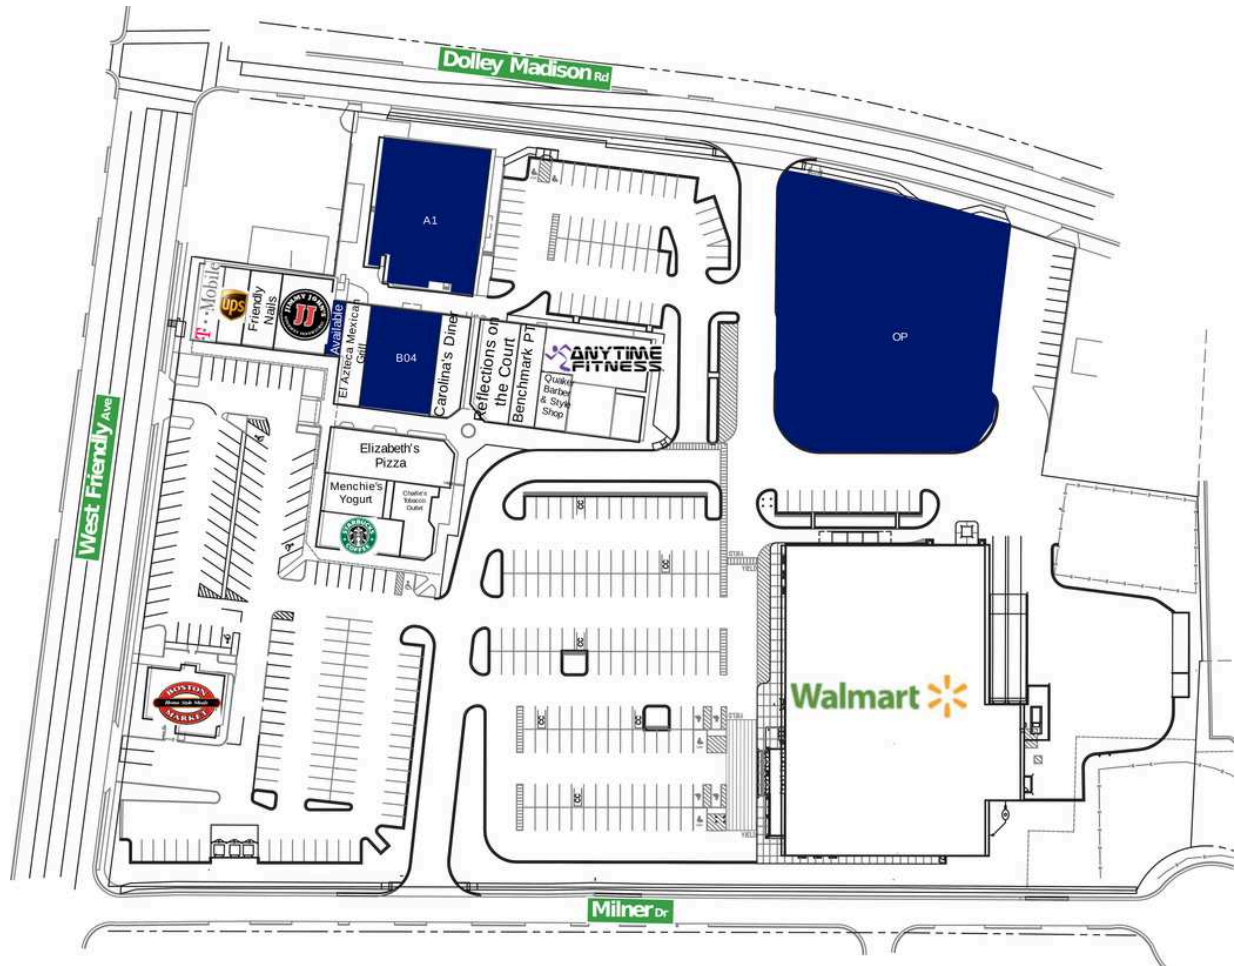

# Quaker Village

<b>A1 AVAILABLE</b>	9,317 SF	B05 Carolina's Diner	1,780 SF
A2 Boston Market	2,400 SF	B07 Reflections on the Court	2,444 SF
A3 Walmart Neighborhood Market	41,983 SF	B08 Benchmark PT	1,609 SF
B01-A T-Mobile	1,175 SF	B09 Quaker Barber & Style Shop	1,100 SF
B01-B The UPS Store	1,170 SF	B10 Anytime Fitness	5,569 SF
B01-C Friendly Nails	1,507 SF	C1 Elizabeth's Pizza	3,452 SF
B01-D Jimmy John's	1,524 SF	C6 Menchie's Yogurt	1,456 SF
<b>B02 AVAILABLE</b>	534 SF	C7 Starbucks Coffee	1,855 SF
B03 El Azteca Mexican Grill	1,530 SF	C8 Charlie's Tobacco Outlet	1,624 SF
<b>B04 AVAILABLE</b>	4,400 SF	<b>OP AVAILABLE</b>	