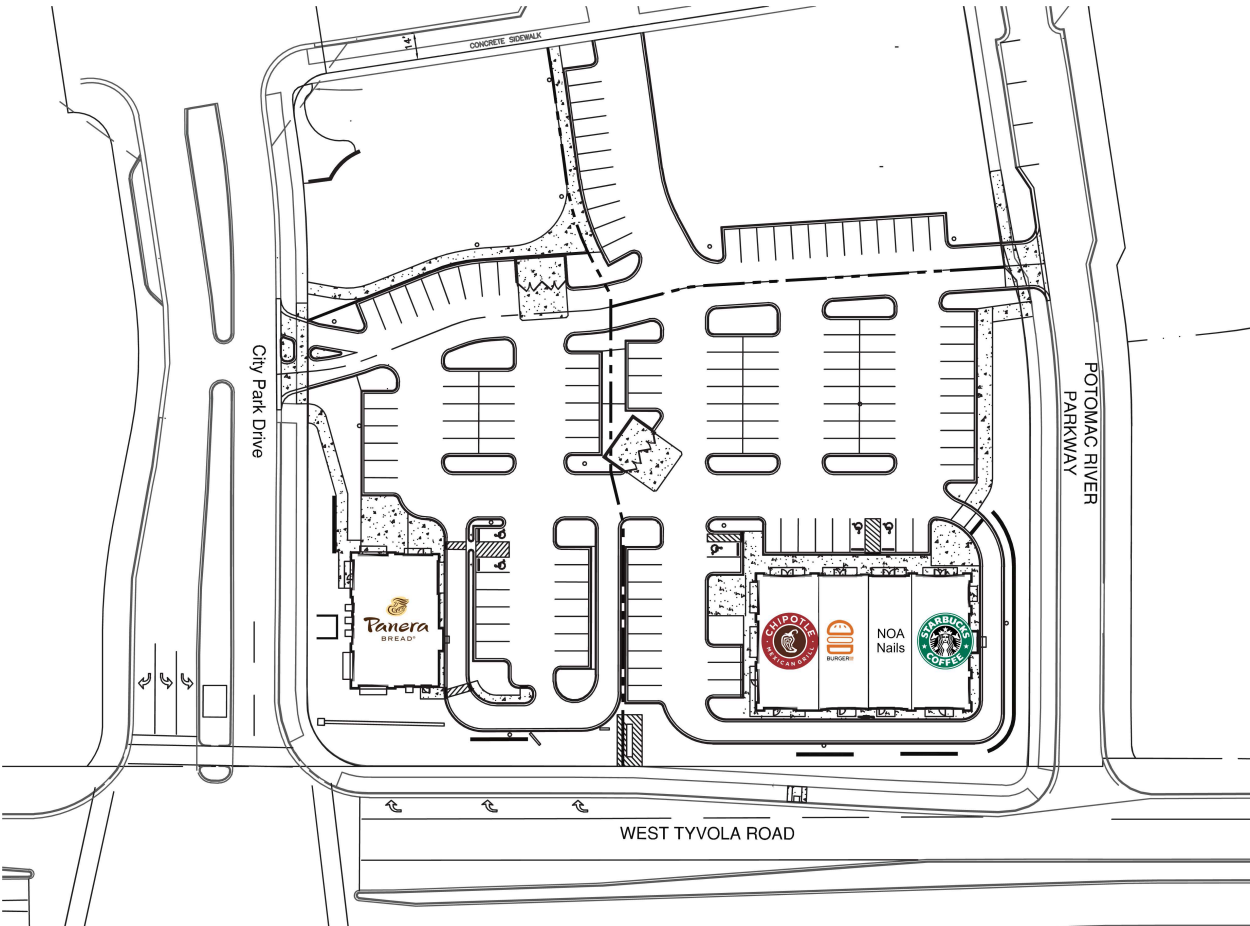

City Park Retail

A Starbucks Coffee	2,200 SF	D Chipotle Mexican Grill	2,250 SF
B NOA Nails	1,575 SF	E Panera Bread	3,220 SF
C Burgerim	1,820 SF		