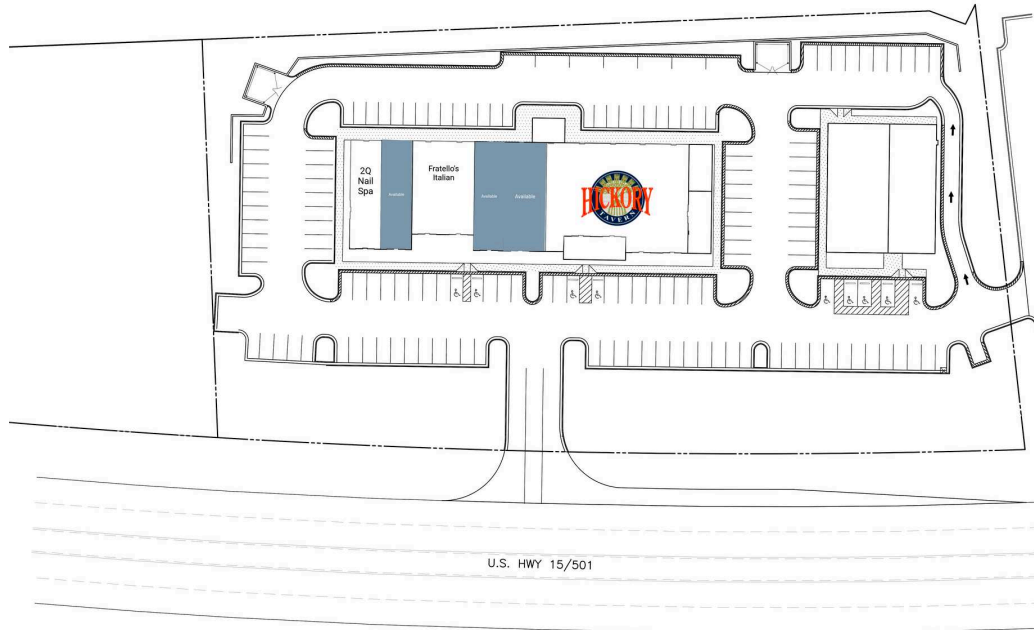

# Fairway Village

A 2Q Nail Spa	1,404 SF	<b>D AVAILABLE</b>	1,360 SF
<b>B AVAILABLE</b>	1,360 SF	<b>E AVAILABLE</b>	1,948 SF
C Fratello's Italian	2,442 SF	G Hickory Tavern	5,966 SF