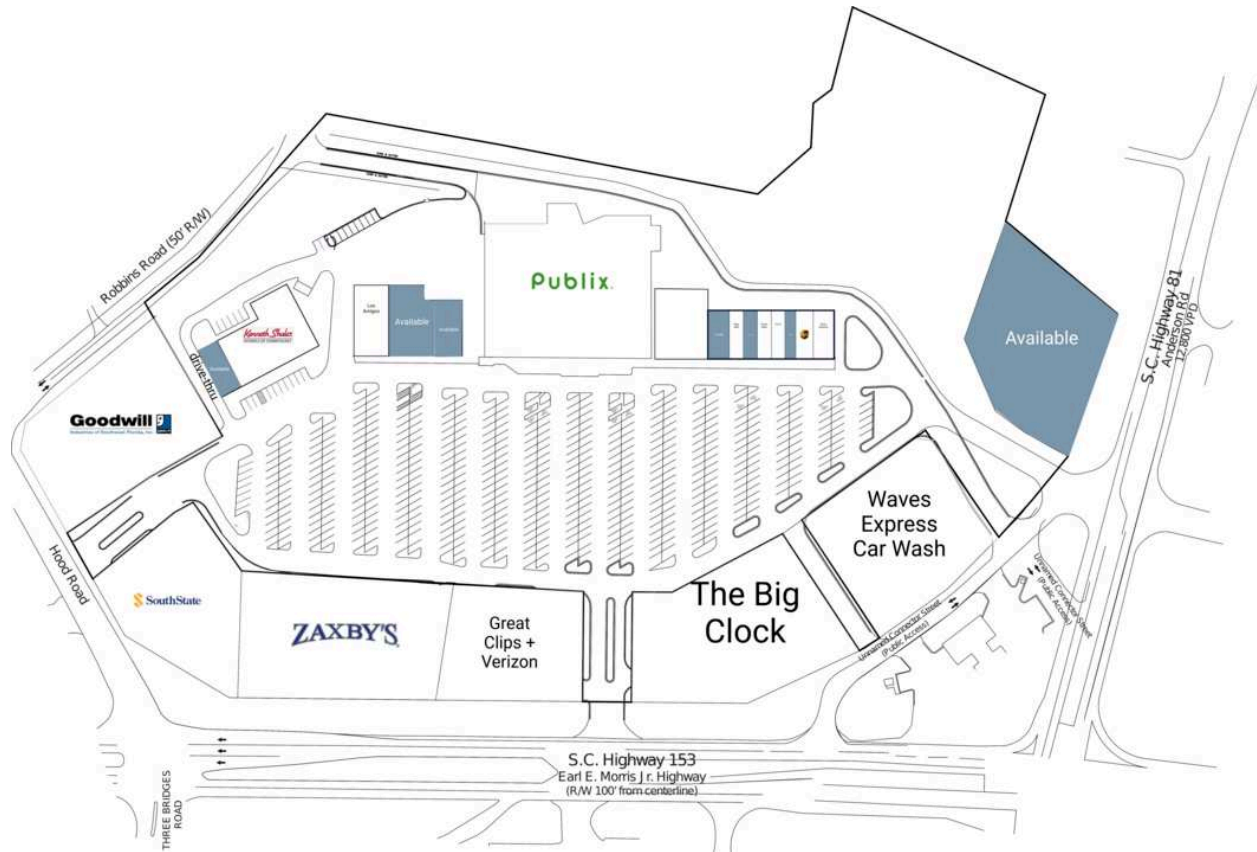

# Powersville Plaza

<b>OP AVAILABLE</b>	1 SF	<b>8 AVAILABLE</b>	2,100 SF
1 Choi's Cleaners	2,100 SF	9 CenterWell	7,500 SF
2 The UPS Store	1,750 SF	10 Publix	48,387 SF
<b>3 AVAILABLE</b>	1,050 SF	<b>11-12 AVAILABLE</b>	2,800 SF
4 Marble Slab Creamery	1,400 SF	<b>13-16 AVAILABLE</b>	6,600 SF
5 Exotic Nails	1,400 SF	17 Los Amigos	5,000 SF
<b>6 AVAILABLE</b>	1,400 SF	18 Ken Shuler's Cosmetology	11,400 SF
7 King Wok	1,400 SF	<b>19 AVAILABLE</b>	1,875 SF