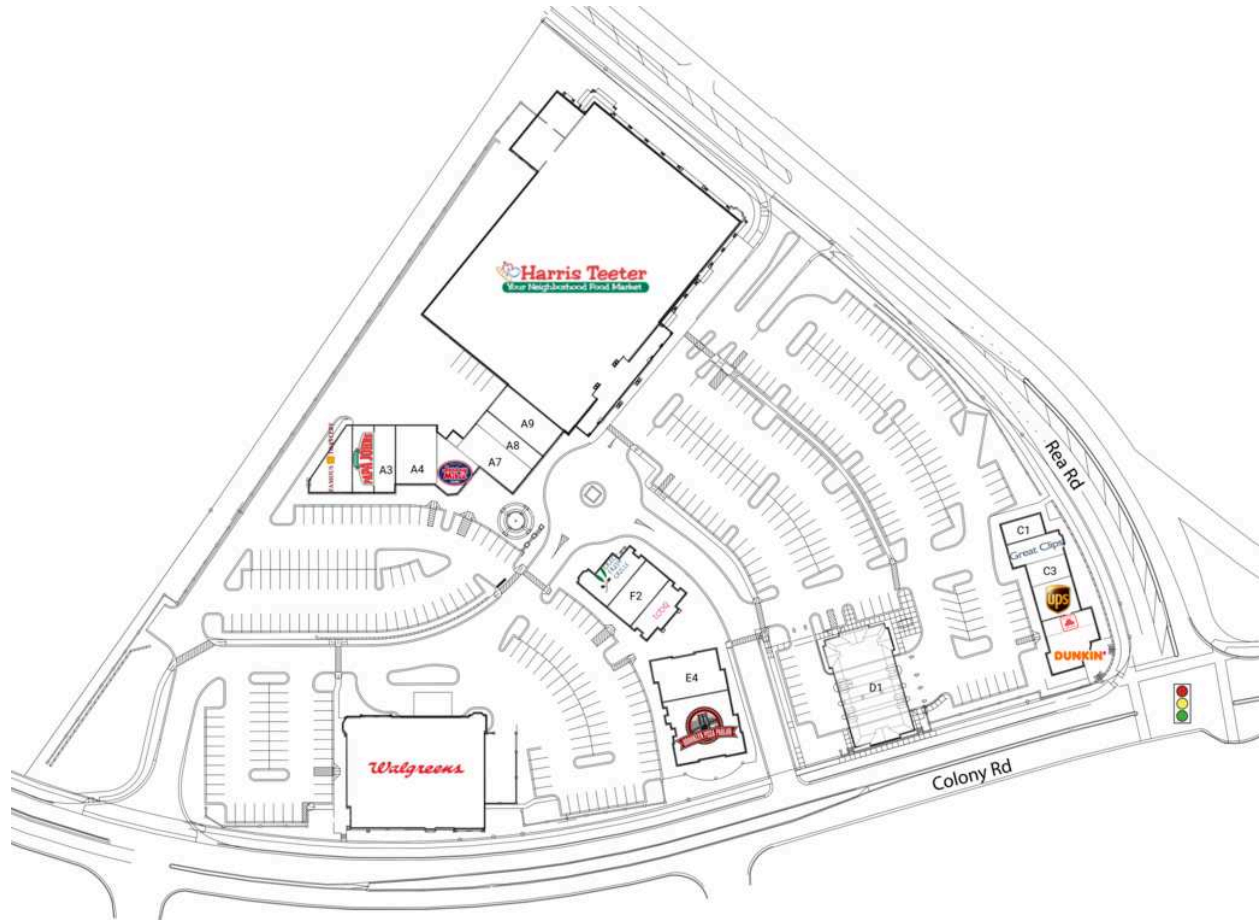

Colony Place

A1 Famous Toastery	1,745 SF	C3 Music Quarters	874 SF
A2 Papa John's	1,319 SF	C4 The UPS Store	1,362 SF
A3 The Mole Hole	1,311 SF	C5 State Farm Insurance	780 SF
A4 Jade Dragon	2,156 SF	C6 Dunkin' Donuts	1,591 SF
A6 Jersey Mike's Subs	1,451 SF	D1 Good Vets	6,210 SF
A7 Paul Beaune NY Salon	2,070 SF	E1 Brooklyn Pizza Parlor	3,999 SF
A8 Elegant Nails	1,130 SF	E4 The Lodge, A Sportsman Grill	2,637 SF
A9 Kim's US Tae Kwon Do	2,176 SF	F1 TCBY	1,343 SF
B1 Harris Teeter	49,982 SF	F2 Alloy Fitness	1,671 SF
C1 Carriage Cleaners	847 SF	F3 Greco Fresh Grille	1,765 SF
C2 Great Clips For Hair	1,231 SF	G1 Walgreens	13,650 SF