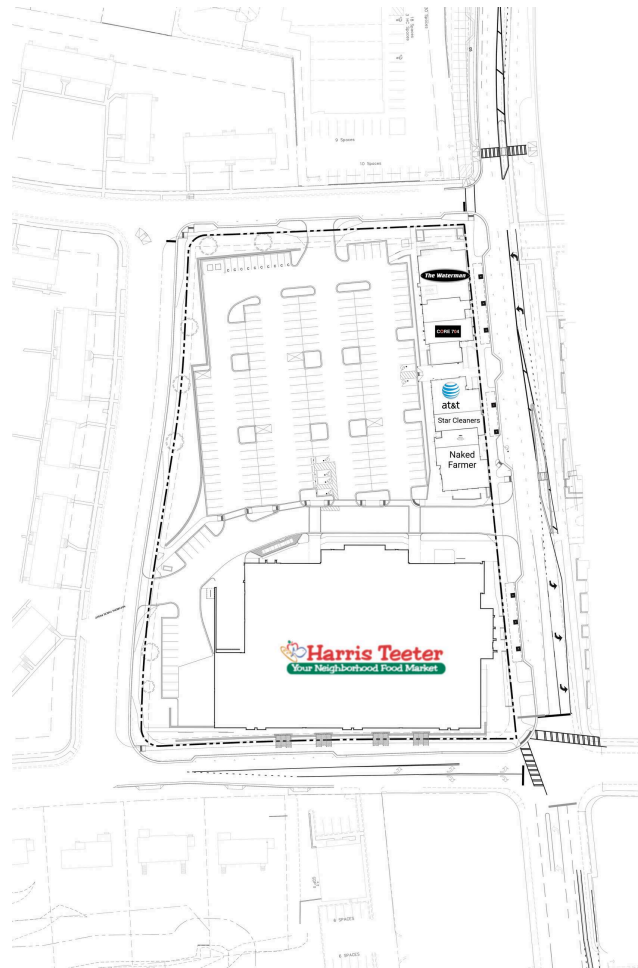

Sedgefield Shopping Center

A Harris Teeter	53,000 SF	A4 AT&T	1,830 SF
A1 Naked Farmer	2,500 SF	B1 CORE 704	3,325 SF
A2 Green Brothers Juice Co.	840 SF	B4 The Waterman	3,000 SF
A3 Star Cleaners	1,075 SF		