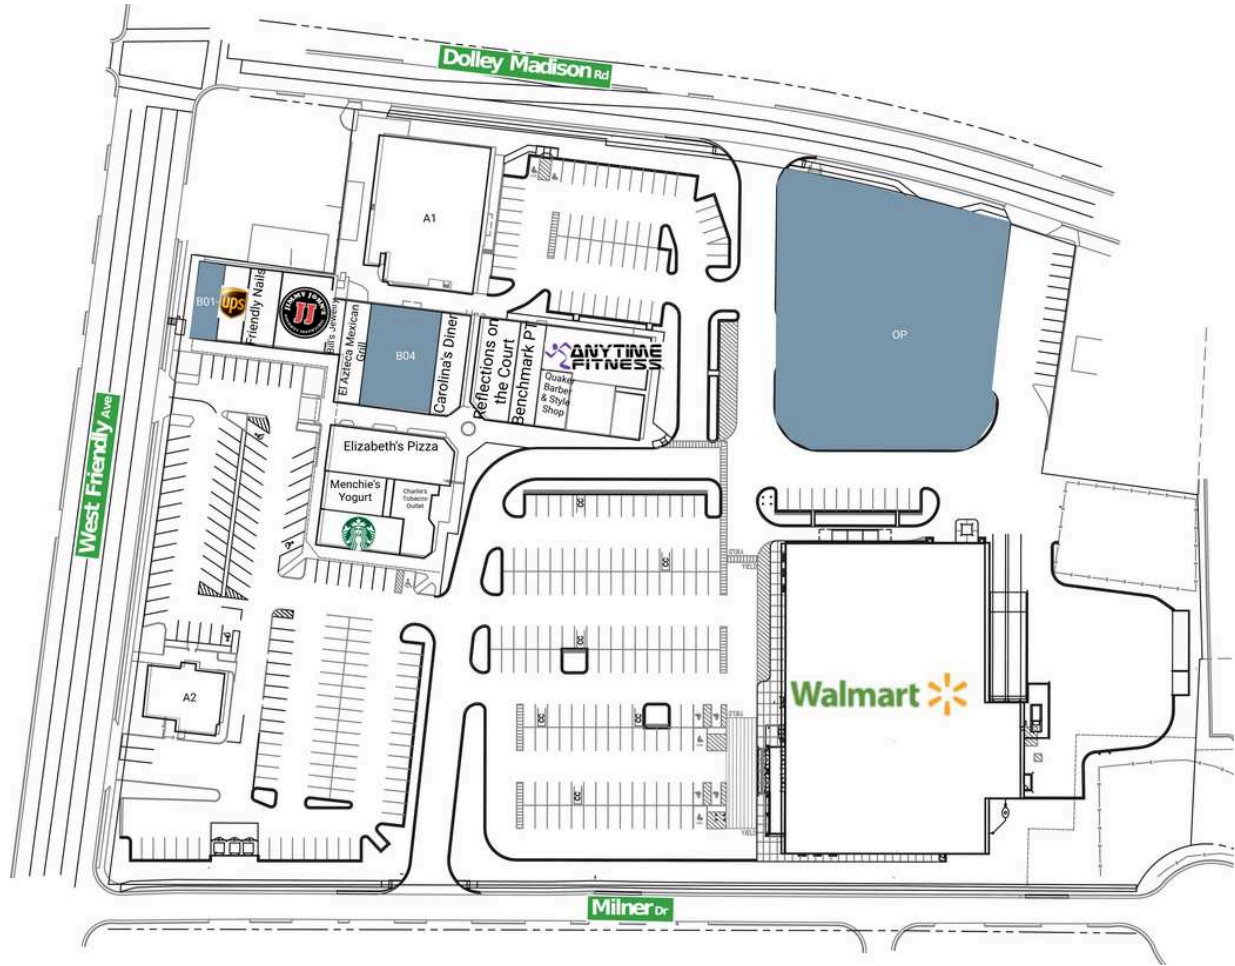

Quaker Village

A1 ABS Kids	9,317 SF	B05 Carolina's Diner	1,780 SF
A2 Chipotle	2,400 SF	B07 Reflections on the Court	2,444 SF
A3 Walmart Neighborhood Market	41,983 SF	B08 Benchmark PT	1,609 SF
B01-A AVAILABLE	1,175 SF	B09 Quaker Barber & Style Shop	1,100 SF
B01-B The UPS Store	1,170 SF	B10 Anytime Fitness	5,569 SF
B01-C Friendly Nails	1,507 SF	C1 Elizabeth's Pizza	3,452 SF
B01-D Jimmy John's	1,524 SF	C6 Menchie's Yogurt	1,456 SF
B02 Bill's Jewelry	534 SF	C7 Starbucks	1,855 SF
B03 El Azteca Mexican Grill	1,530 SF	C8 Charlie's Tobacco Outlet	1,624 SF
B04 AVAILABLE	4,400 SF	OP AVAILABLE	