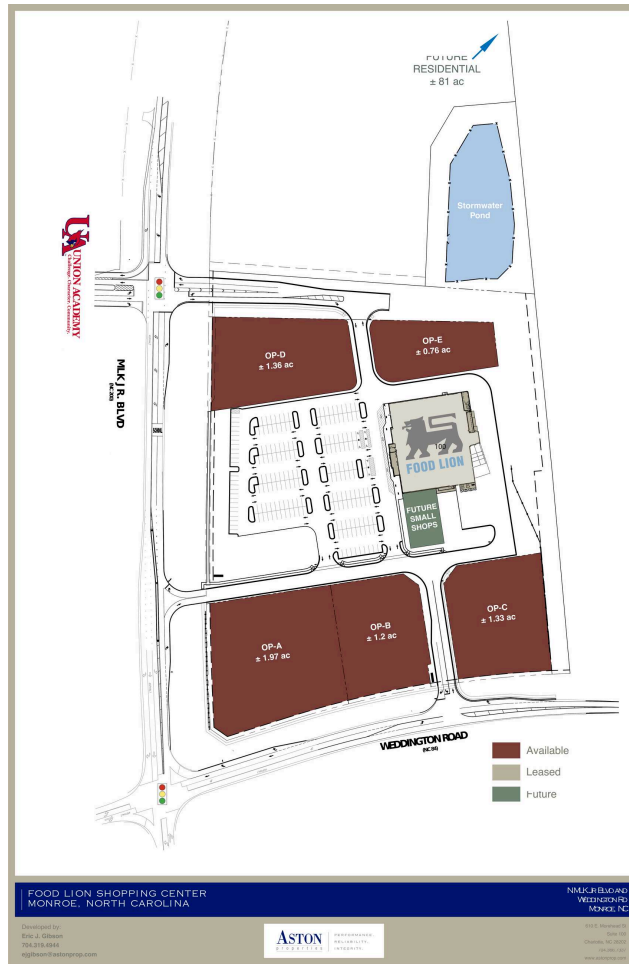

Monroe Food Lion

100 Food Lion

35,000 SF