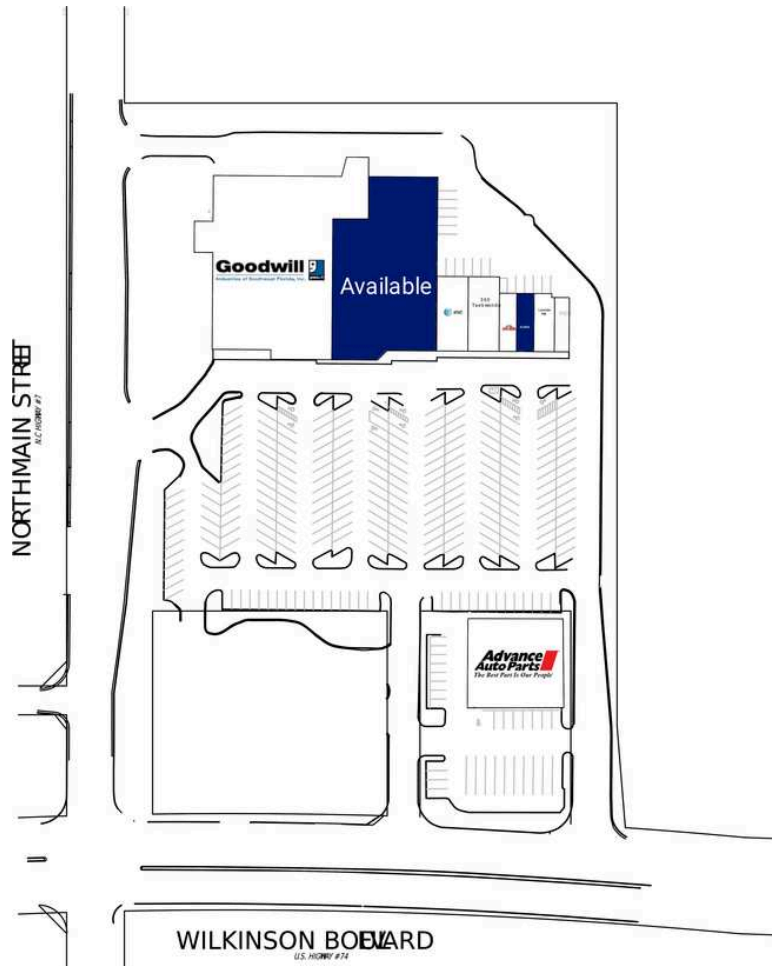

Belmont Village

100-A Goodwill	25,790 SF	103 AVAILABLE	1,080 SF
100-B AVAILABLE	18,126 SF	104 Lavender Nails	1,233 SF
101 Papa John's	1,080 SF	105 New China Restaurant	855 SF
102-A AT & T	2,500 SF	106 Advance Auto Parts	8,075 SF
102-B 360 Taekwondo	2,500 SF		