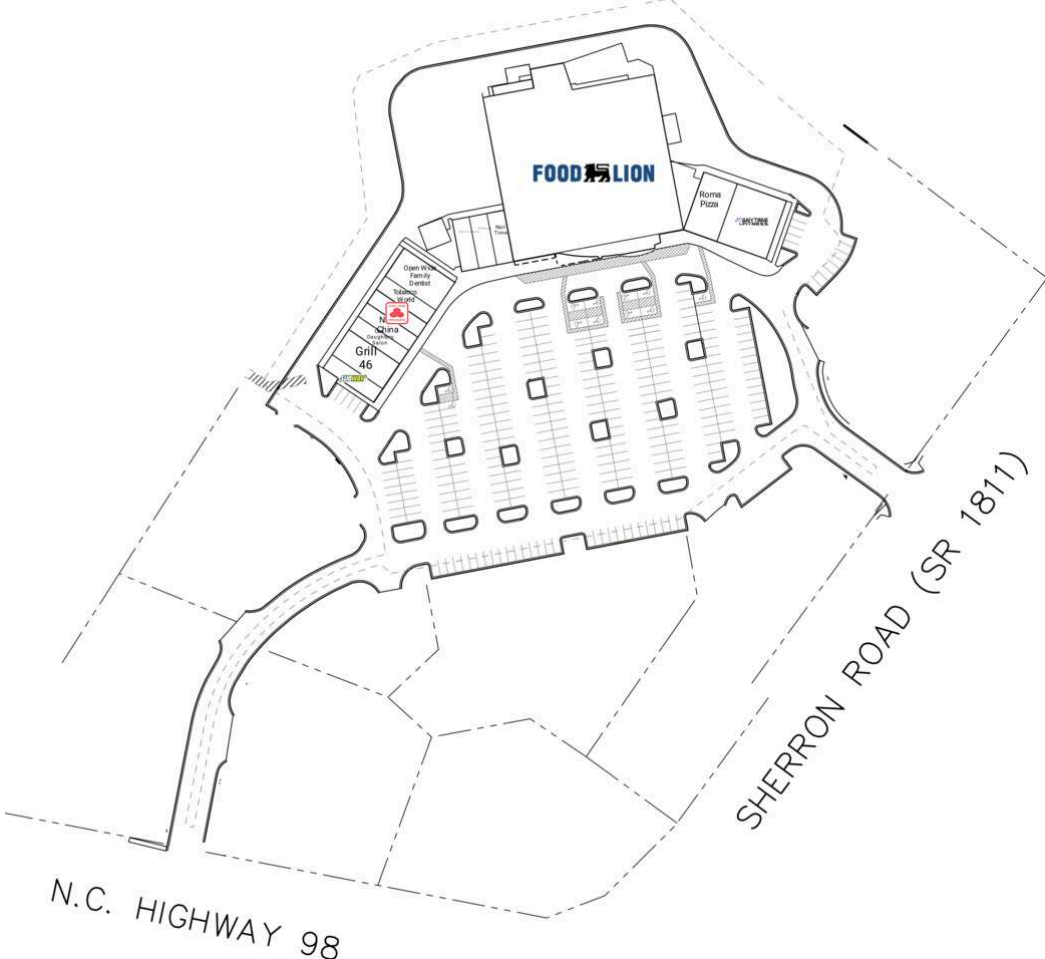

Ravenstone Commons

1 Subway	1,400 SF	8 J Tiger Taekwondo	1,200 SF
2 Grill 46	2,100 SF	9 SD Cleaners	1,200 SF
3 Our Daughters Salon	1,400 SF	10 Nail Time	1,200 SF
4 New China	1,400 SF	11 Food Lion	38,274 SF
5 State Farm Insurance	1,400 SF	12 Roma Pizza	2,100 SF
6 Tobacco World	1,400 SF	13 Anytime Fitness	4,900 SF
7 Open Wide Family Dentist	2,450 SF		