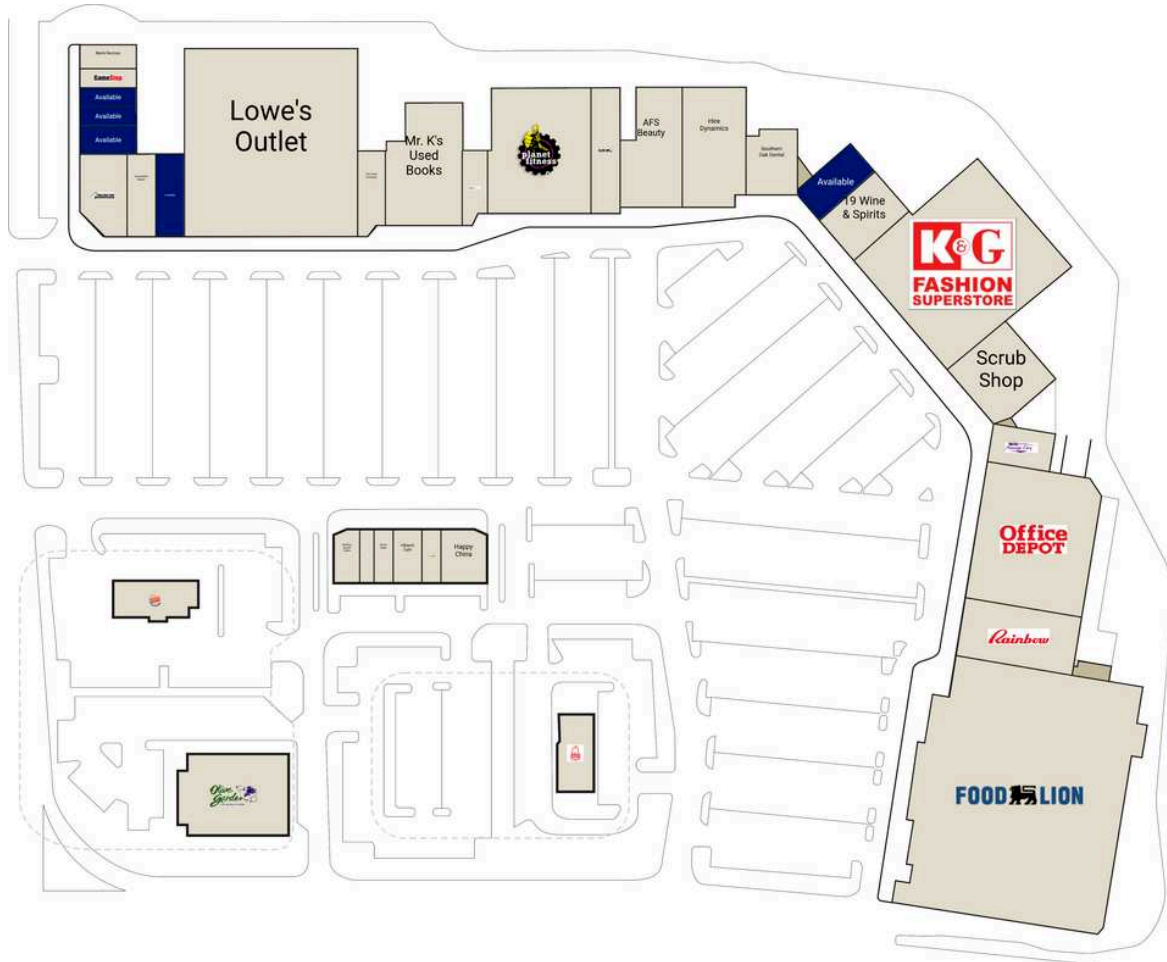

Verdae Village

OPA Burger King		340 Lendmark Financial Services	2,268 SF
OPB Olive Garden		400 Planet Fitness	18,173 SF
OPC Arby's		500 GNC	2,420 SF
100 Merle Norman	1,500 SF	520 AFS Beauty	10,917 SF
110 GameStop	1,200 SF	550 Hire Dynamics	3,840 SF
120 AVAILABLE	1,200 SF	560 Southern Oak Dental	2,800 SF
130 AVAILABLE	1,200 SF	600 AVAILABLE	4,030 SF
140 AVAILABLE	1,200 SF	620 19 Wine & Spirits	4,943 SF
160 Lens Crafters	4,488 SF	700 K&G Fashion Superstore	27,000 SF
180 Greenfield's Bagels	2,700 SF	800 Scrub Shop	7,123 SF
190 AVAILABLE	2,723 SF	900 Massage Envy	2,800 SF
200 Lowe's Outlet	36,000 SF	1000 Office Depot	17,517 SF
300 The Oops! Company	2,550 SF	1000a Rainbow USA	7,736 SF
320 Mr. K's Used Books	9,600 SF	1200 Food Lion	55,856 SF

Verdae Village

1300 Nothing Bundt Cakes	1,750 SF	1330 Hibachi Cafe	1,800 SF
1310 Great Clips For Hair	900 SF	1350 Subway	1,200 SF
1320 Exotic Nails	1,200 SF	1370 Happy China	2,650 SF