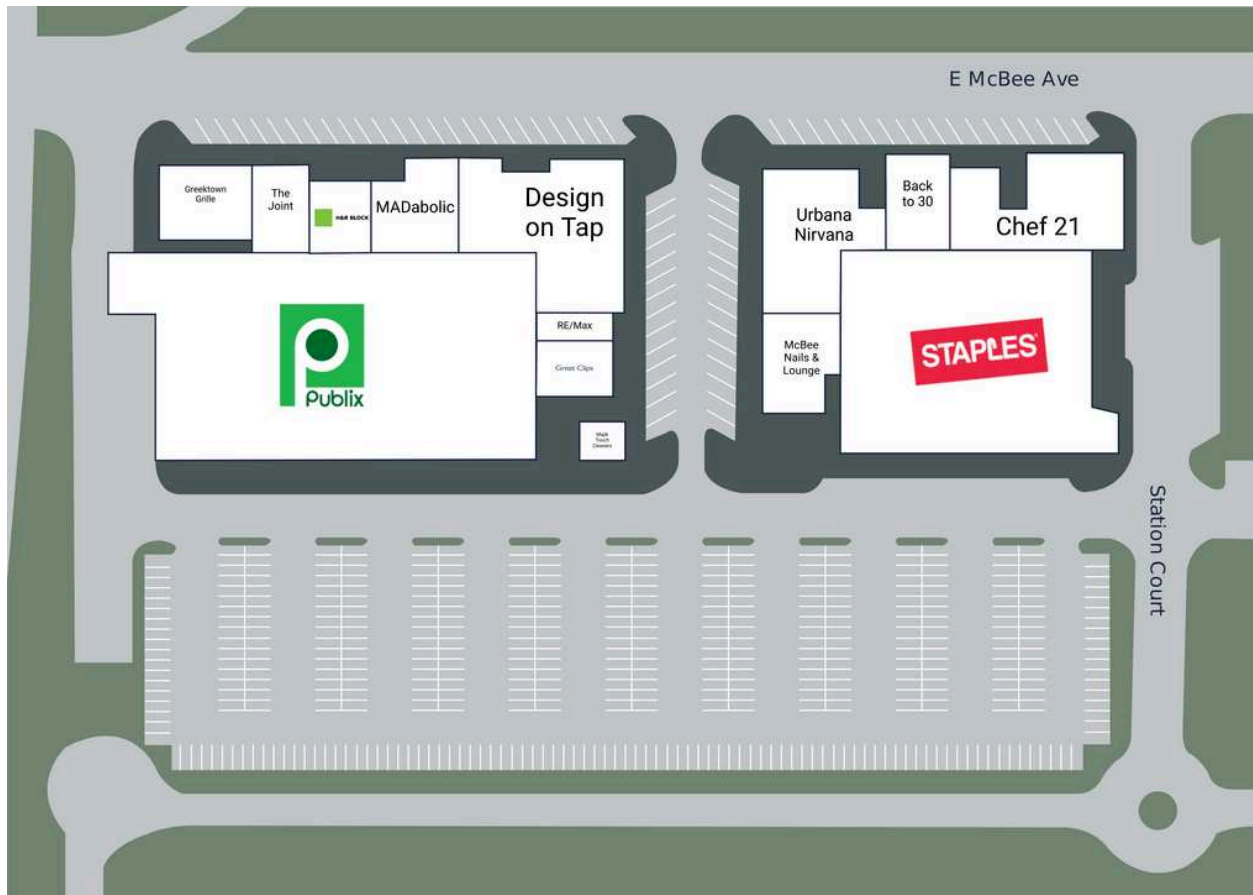

# Shops at McBee Station

1 Publix	28,800 SF	8 Great Clips For Hair	1,207 SF
2 Greektown Grille	2,300 SF	9 Majik Touch Cleaners	603 SF
3 The Joint	1,314 SF	10 McBee Nails & Lounge	2,095 SF
4 H&R Block	1,907 SF	11 Urbana Nirvana	4,441 SF
5 MADabolic	3,113 SF	12 Back to 30	1,915 SF
6 Design on Tap	6,111 SF	13 Chef 21	4,386 SF
7 RE/Max	926 SF	14 Staples	20,388 SF